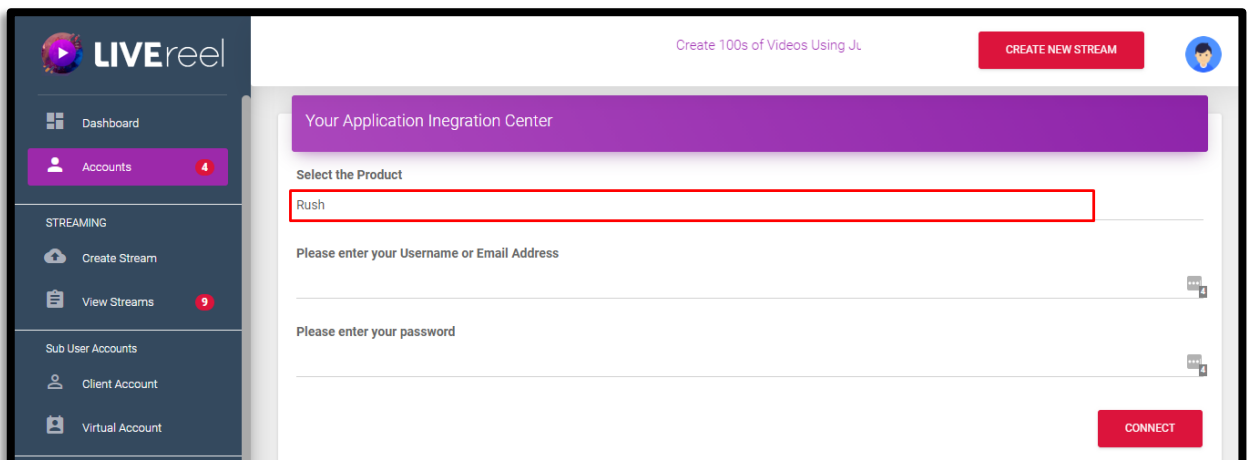

## RUSH TUTORIAL- How to Connect and Push video into LiveReel

**Note:** Only applicable if you have a LiveReel account.

**Follow these simple steps below:**

1. Log in to your LiveReel account, then go to your Profile dropdown and click on LiveReel Integration.

2. The product you should select is Rush. Enter your Rush log in credentials then click **Connect**.

3. You will get a Success pop-up after you entered the correct credentials. Click OK then you will see the app has been successfully integrated with LiveReel on the Your Application Integration Center tab.