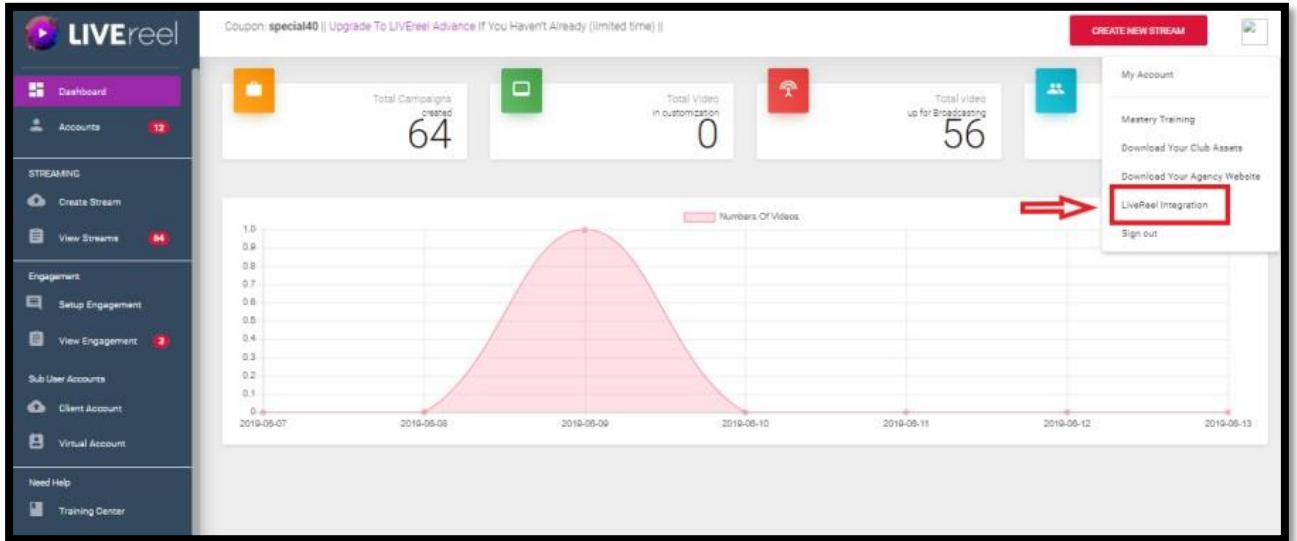

## RUSH TUTORIAL- How to Connect and Push video into LiveReel

**Note:** Only applicable if you have a LiveReel account.

**Follow these simple steps below:**

1. Log in to your LiveReel account, then go to your Profile dropdown and click on LiveReel Integration.

2. The product you should select is Rush. Enter your Rush log in credentials then click **Connect**.

3. You will get a Success pop-up after you entered the correct credentials. Click OK then you will see the app has been successfully integrated with LiveReel on the Your Application Integration Center tab.